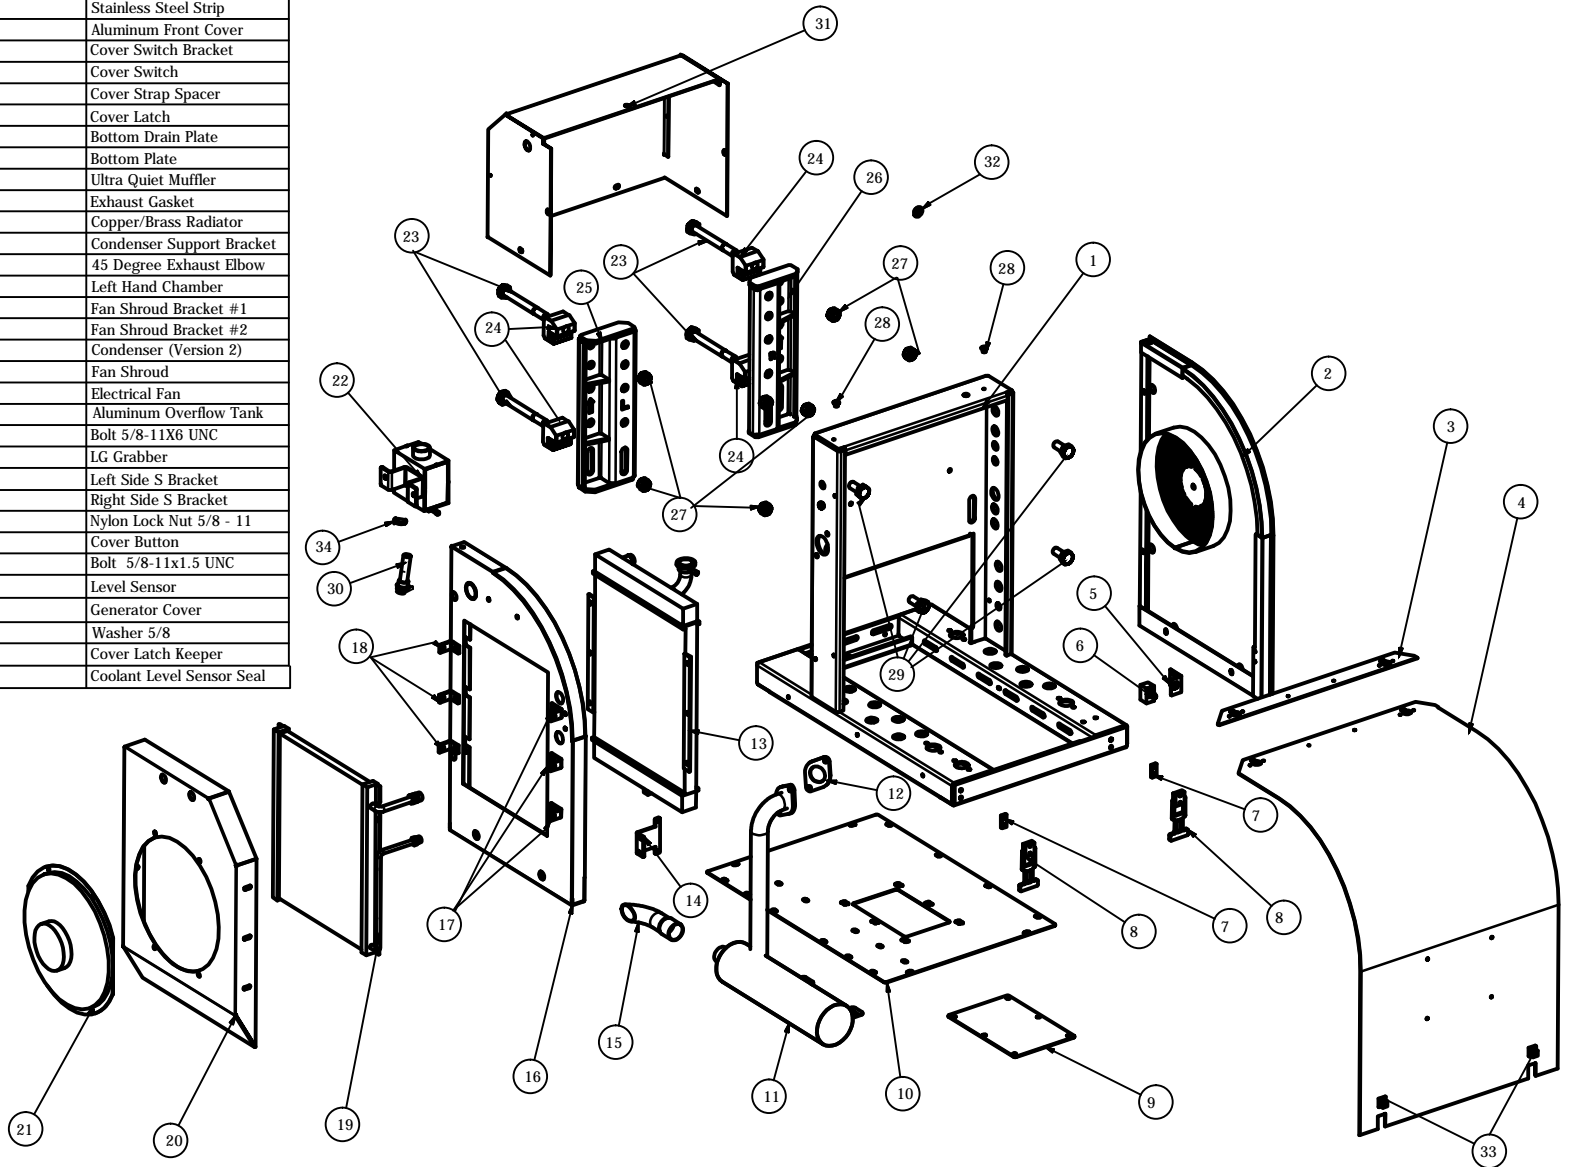

Parts List			
ITEM	QTY	PART NUMBER	DESCRIPTION
1	1	RP10-001-01	T4-6 Frame
2	1	RP10-001-48	Right Hand Fan Chamber
3	1	RP12-149	Stainless Steel Strip
4	1	RP10-001-18DK	Aluminum Front Cover
5	1	RP10-001-96	Cover Switch Bracket
6	1	RP7-022	Cover Switch
7	2	RP10-001-11	Cover Strap Spacer
8	2	RP12-056-L	Cover Latch
9	1	RP10-001-32	Bottom Drain Plate
10	1	RP10-001-35	Bottom Plate
11	1	RP6-081	Ultra Quiet Muffler
12	1	RP6-083	Exhaust Gasket
13	1	RP5-028C	Copper/Brass Radiator
14	1	RP10-001-49	Condenser Support Bracket
15	1	RP6-010A	45 Degree Exhaust Elbow
16	1	RP10-001-50	Left Hand Chamber
17	3	RP10-001-44	Fan Shroud Bracket #1
18	3	RP10-001-45	Fan Shroud Bracket #2
19	1	RP9-011	Condenser (Version 2)
20	1	RP10-001-43	Fan Shroud
21	1	RP7-230	Electrical Fan
22	1	RP5-1009	Aluminum Overflow Tank
23	4	RP12-108	Bolt 5/8-11X6 UNC
24	4	LG10-014	LG Grabber
25	1	RP10-001-57	Left Side S Bracket
26	1	RP10-001-56	Right Side S Bracket
27	8	RP12-106	Nylon Lock Nut 5/8 - 11
28	2	RP10-001-12	Cover Button
29	4	RP12-105	Bolt 5/8-11x1.5 UNC
30	1	RP5-1011	Level Sensor
31	1	RP10-001-31	Generator Cover
32	12	RP12-107	Washer 5/8
33	2	RP12-056-K	Cover Latch Keeper
34	1	RP5-1011-1	Coolant Level Sensor Seal

DRAWN	FJ	11/20/2014	RigMaster Power International	
CHECKED			TITLE	
QA			T4-6 Exploded View (Exterior Parts)	
MFG			SIZE	DWG NO
APPROVED			C	MTS-T4-6 Outside
			SCALE	SHEET 1 OF 1